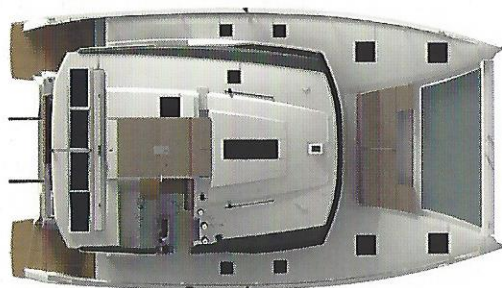

Astrée 42

DECK